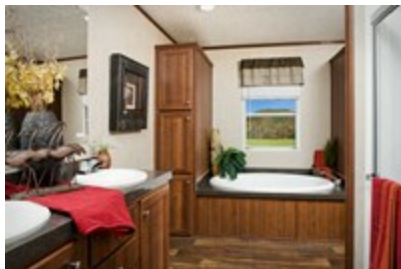

THE LINEBACKER

THE LINEBACKER Model number: 37LVS28583AH

3 beds • 2 baths • 1624 sq.ft. • 28' width • 58' depth

Our home building facilities invest in continuous product and process improvements. Plans, dimensions, features, materials, specifications and availability are subject to change without notice or obligation. Renderings and floor plans are representative likenesses of our homes and may differ from the actual homes. We invite you to tour a Home Center near you and inspect the highest value in quality housing available or call (985) 449-0066 to speak with a Home Consultant. Copyright 2017, CMH. All rights reserved.